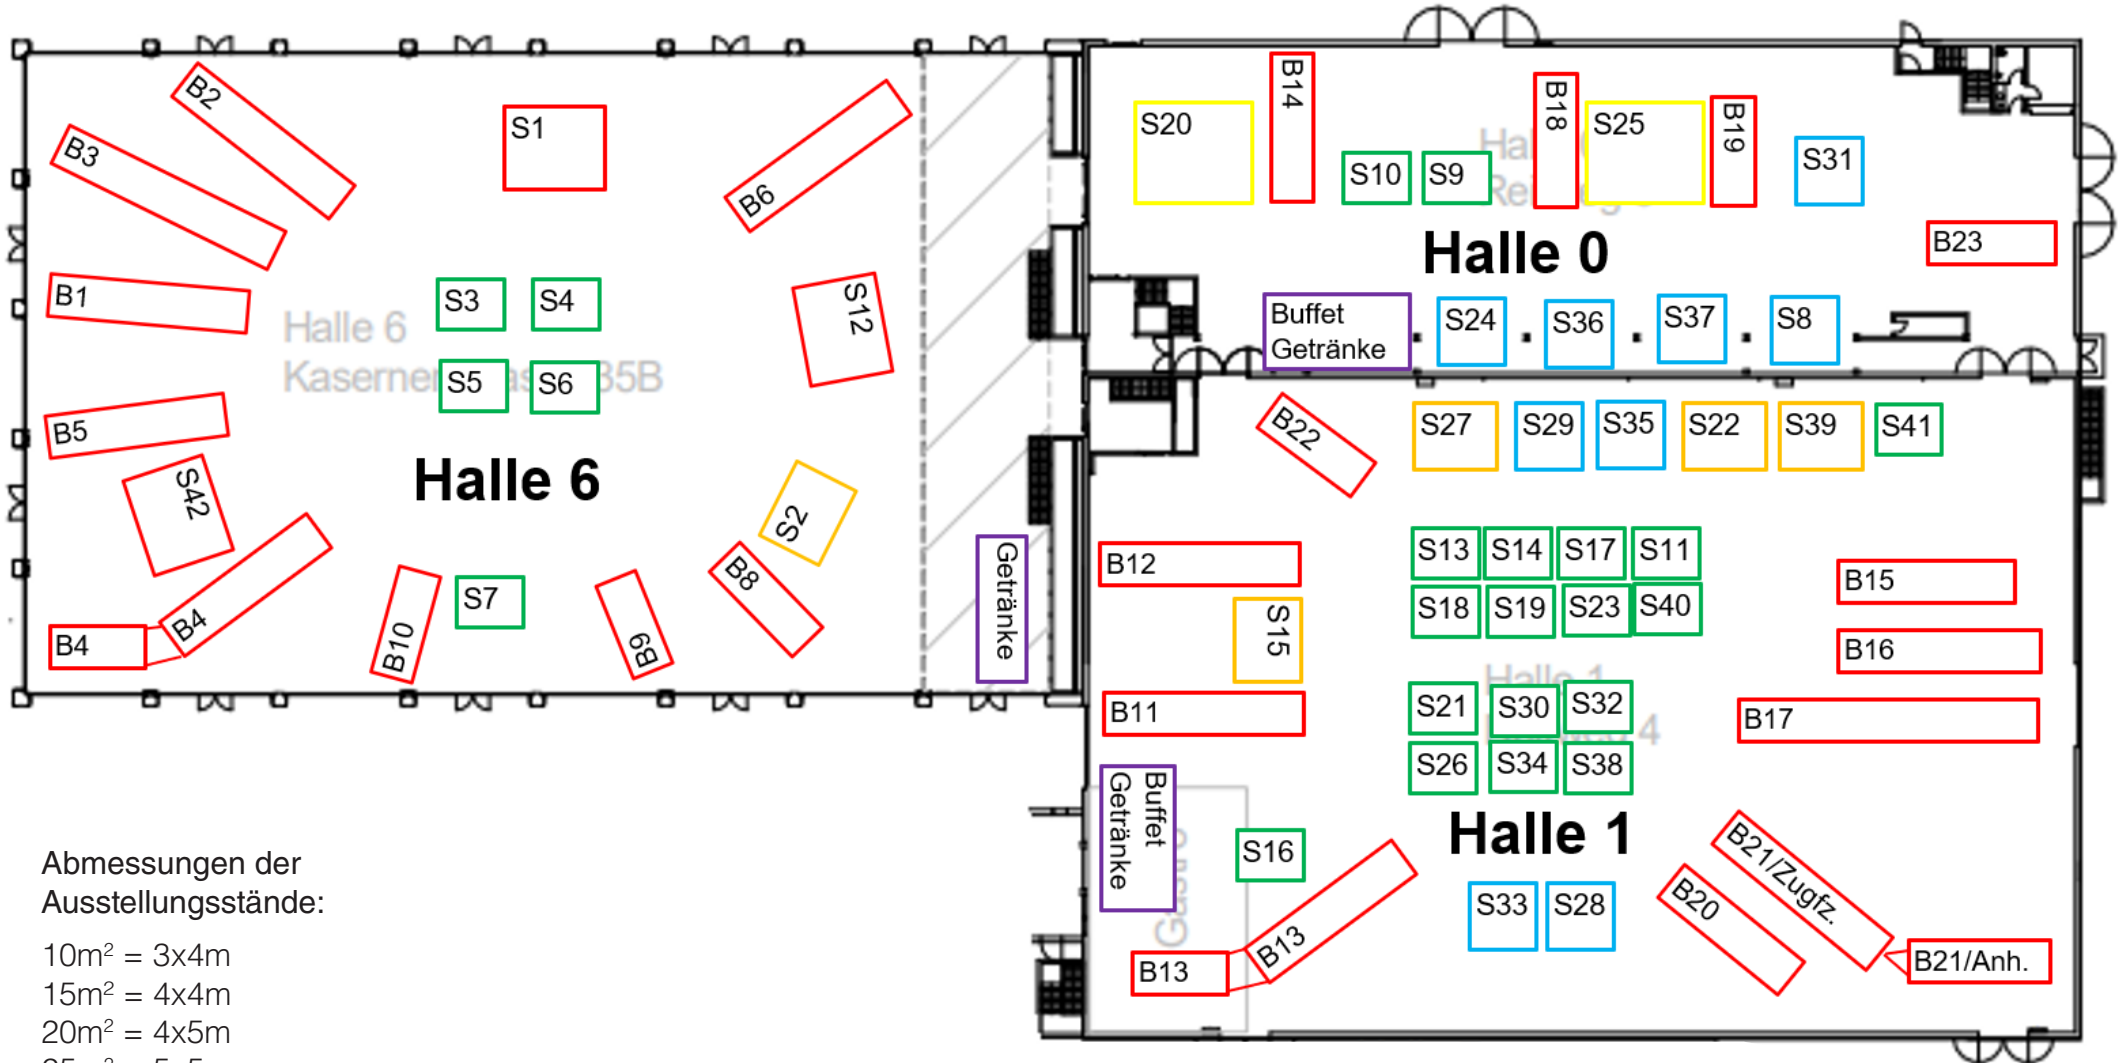

Situationsplan

Abmessungen der Ausstellungsstände:

- 10m² = 3x4m
- 15m² = 4x4m
- 20m² = 4x5m
- 25m² = 5x5m
- 30m² = 5x6m
- 35m² = 6x6m
- 40m² = 6x7m